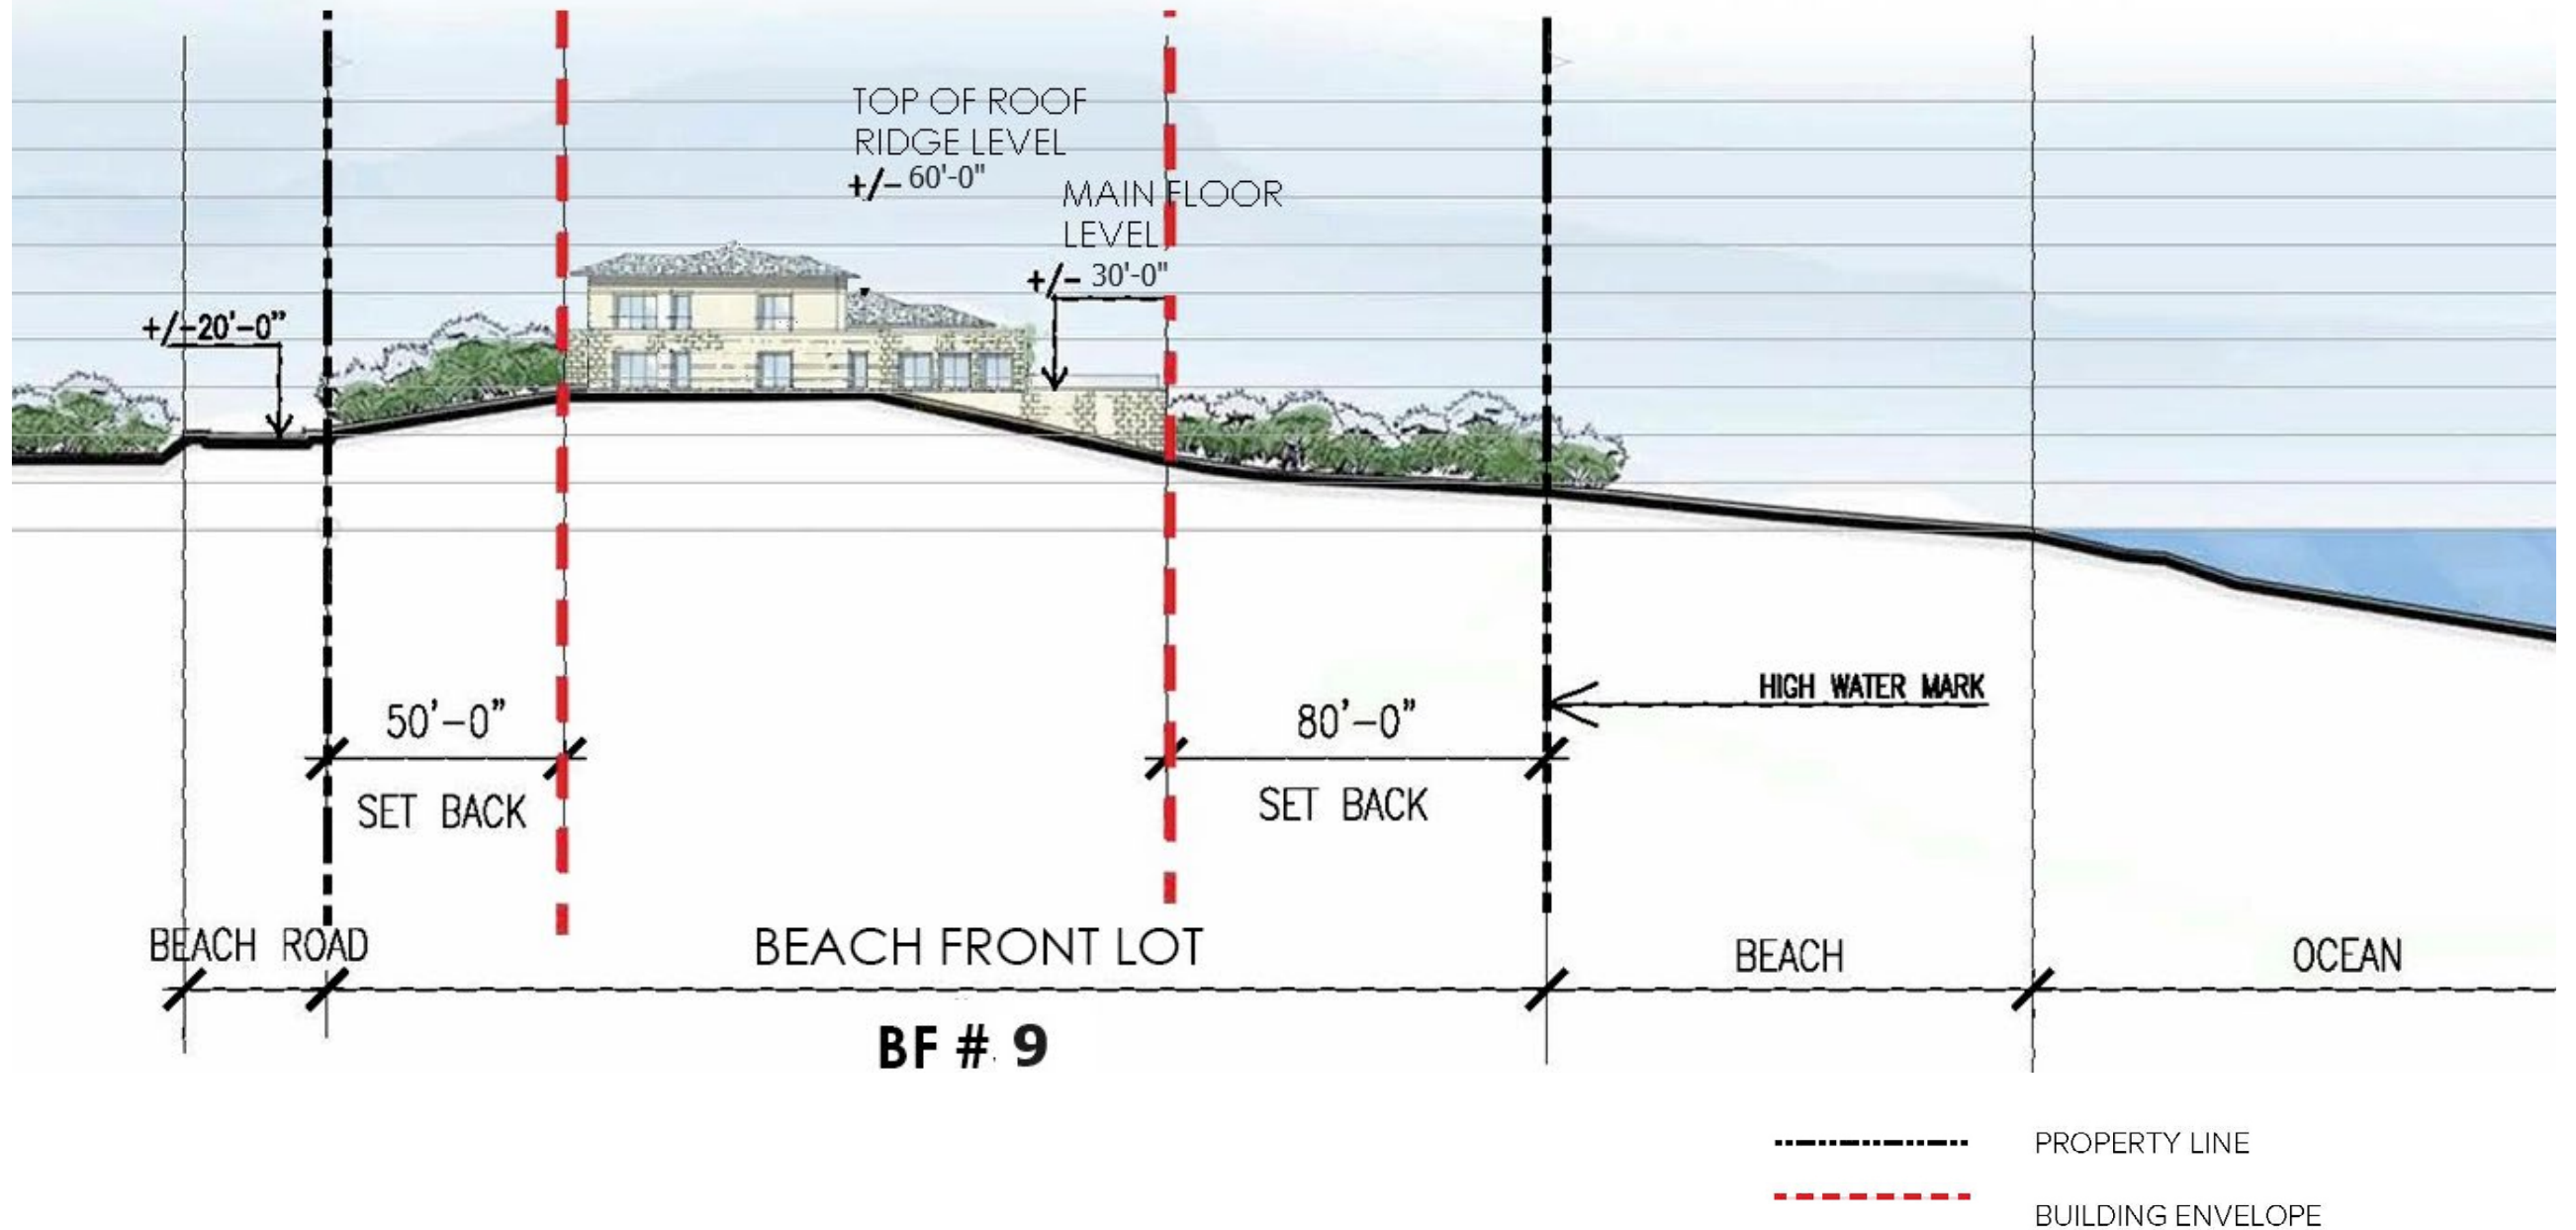

Jack's Bay

ELEUTHERA

HOMESITE

BF 9

BF
9

Site Section

The shoreline in front of the homesites

Founders' Homesites + Tiger Woods Playground

Jack's Bay Beach

Getting Here

Rock Sound Airport is a 50-minute flight from South Florida, and just 20-minutes from Nassau, Bahamas. Jack's Bay is a 10-minute drive from Rock Sound Airport, making it at once both exceptionally convenient and thoroughly remote.