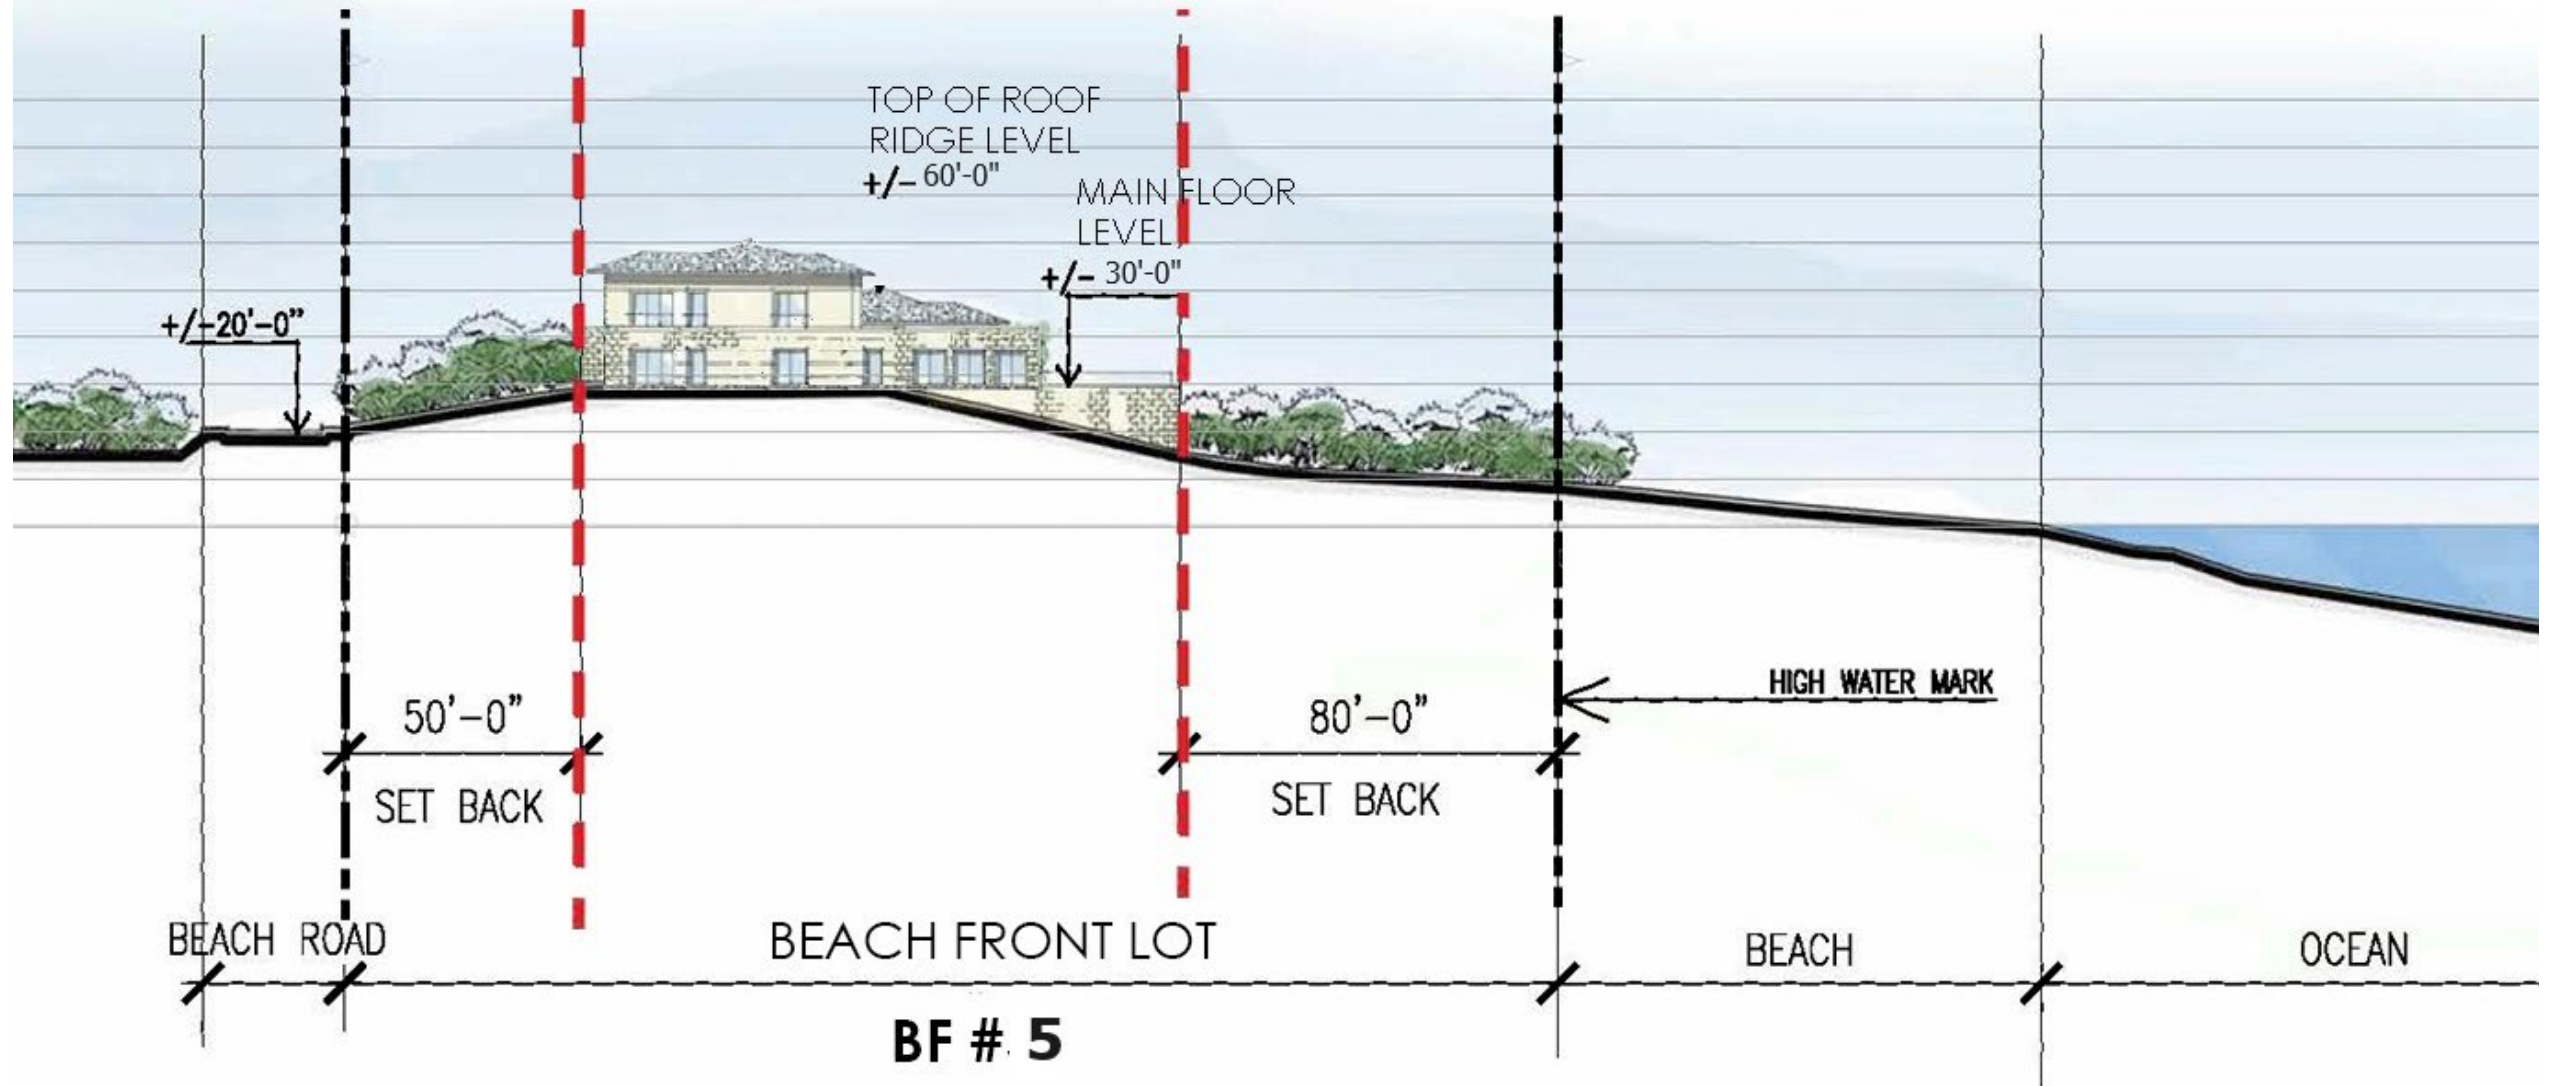

# BF 5 Homesite Overview

Homesite Size	34,505 ft <sup>2</sup>
	0.79 Acres
Ocean Frontage	119.97 ft
Building Envelope	14,110 ft <sup>2</sup>
Max. Impervious Area	up to 12,077 ft <sup>2</sup>
First Floor Elevation	+/- 30.0'
Max Ridgeline Elevation	+/- 60.0'
View	East, Ocean

# Site Section

- PROPERTY LINE
- BUILDING ENVELOPE

The shoreline in front of the homesites

Founders' Homesites + Tiger Woods Playground

Jack's Bay Beach