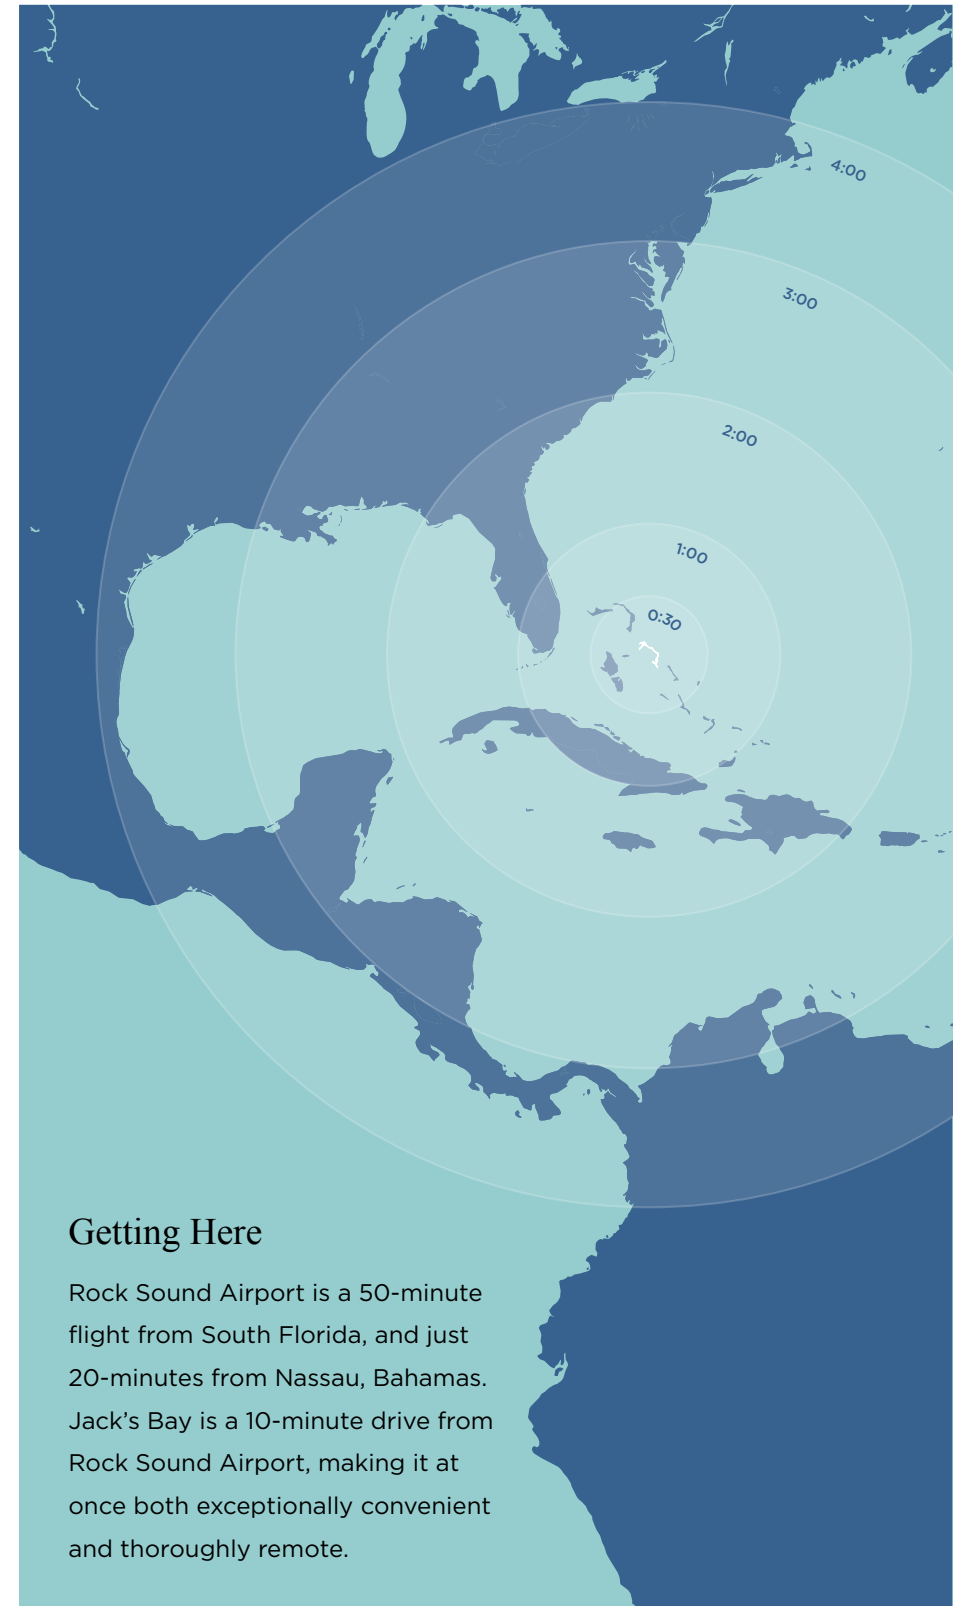

# Jack's Bay

ELEUTHERA

HOMESITE

BF 5

BF  
5

## Getting Here

Rock Sound Airport is a 50-minute flight from South Florida, and just 20-minutes from Nassau, Bahamas. Jack's Bay is a 10-minute drive from Rock Sound Airport, making it at once both exceptionally convenient and thoroughly remote.