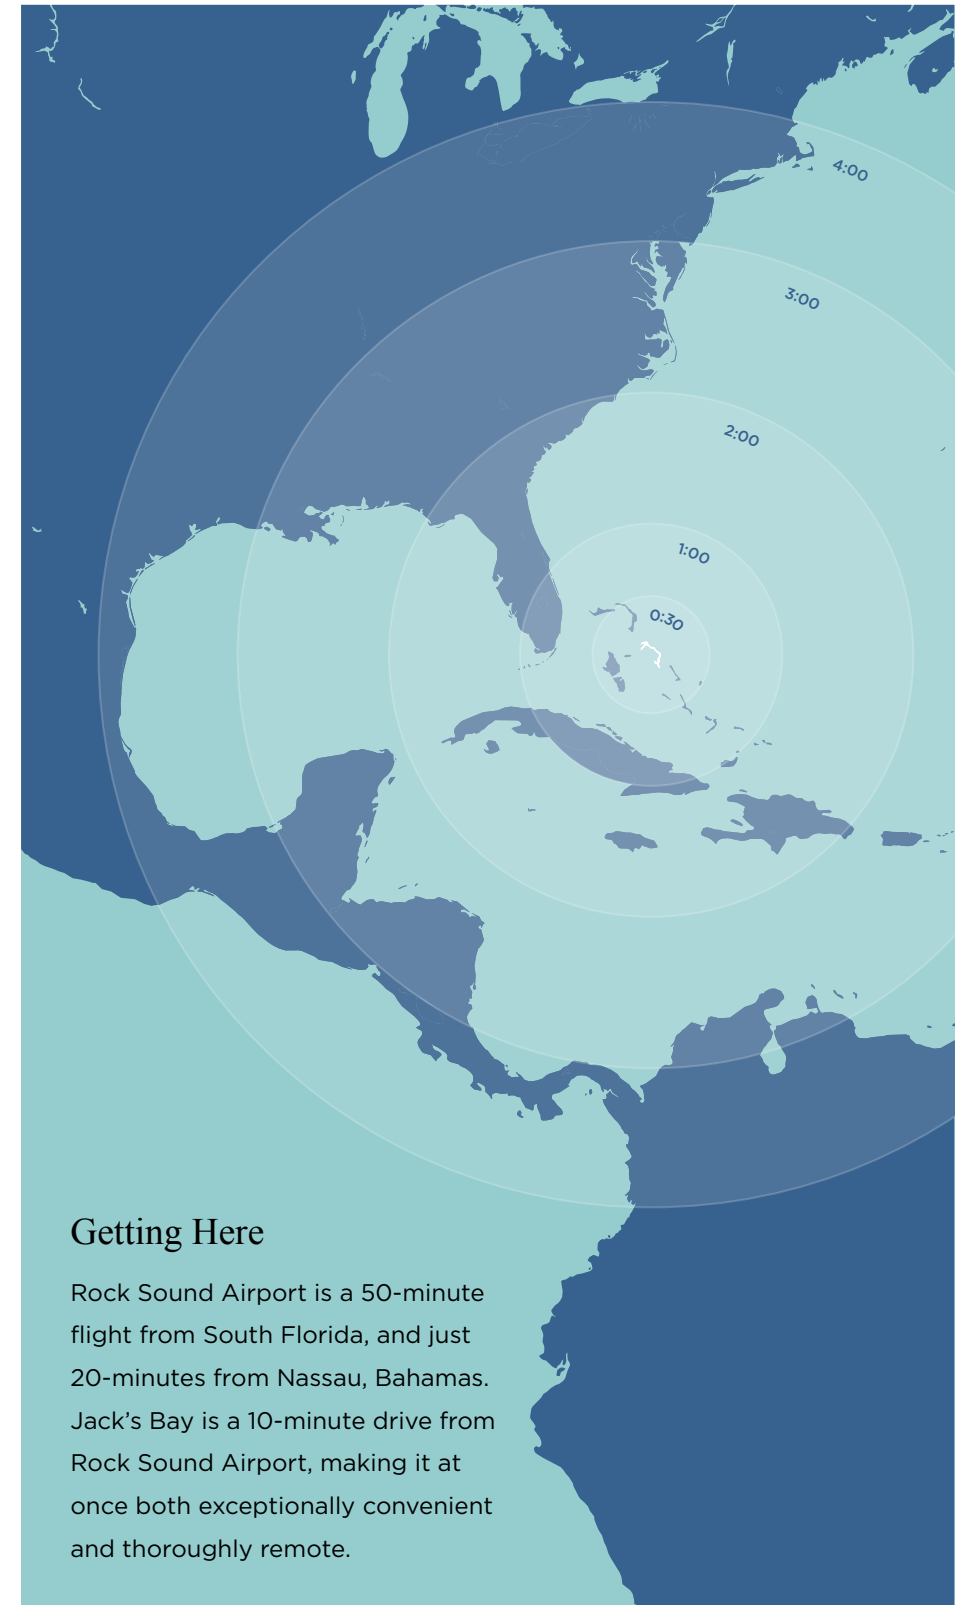

Getting Here

Rock Sound Airport is a 50-minute flight from South Florida, and just 20-minutes from Nassau, Bahamas. Jack's Bay is a 10-minute drive from Rock Sound Airport, making it at once both exceptionally convenient and thoroughly remote.

Jack's Bay

ELEUTHERA