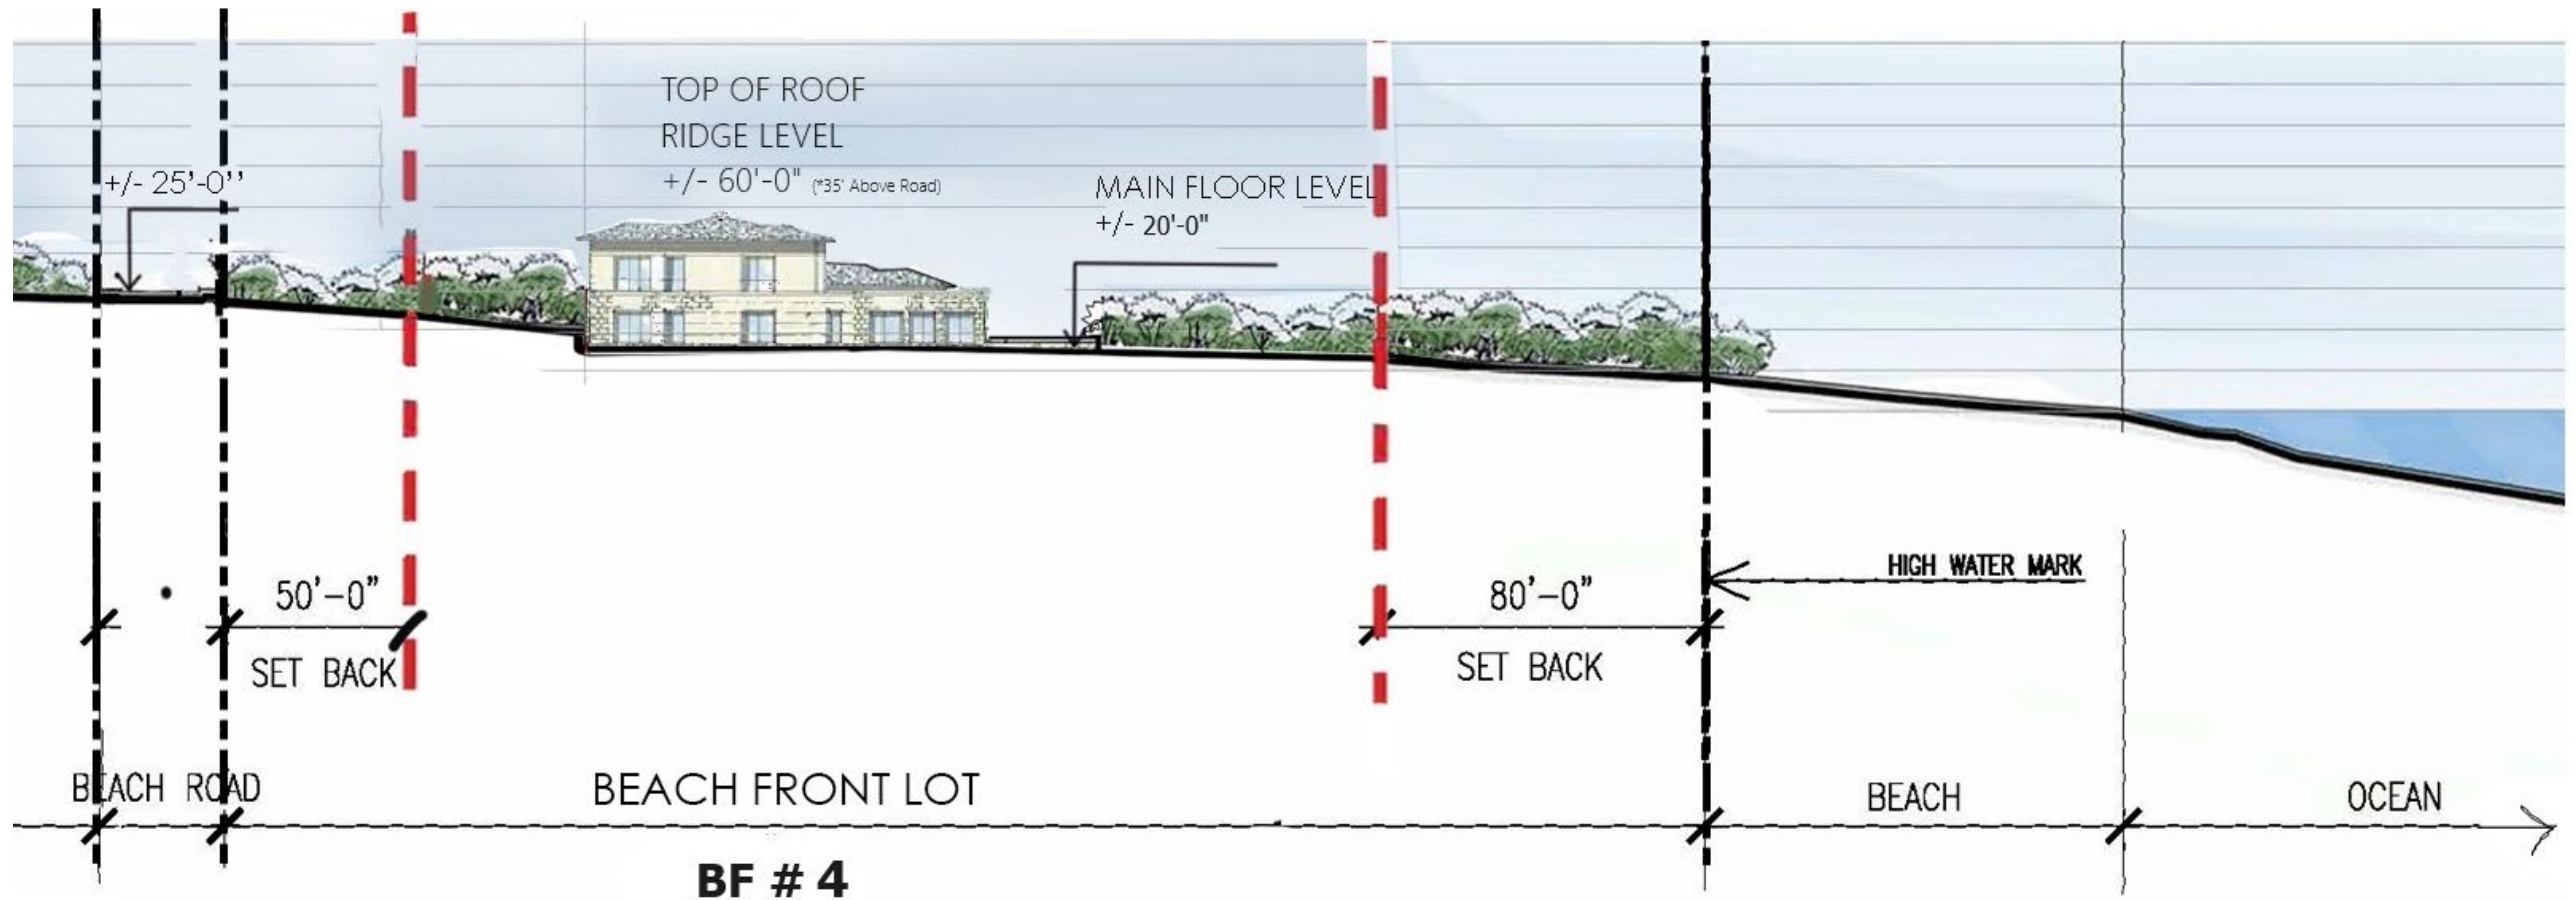

Jack's Bay

ELEUTHERA

HOMESITE

BF 4

BF
4

BF 4 Homesite Overview

Homesite Size	53,683 ft ²
	1.23 Acres
Ocean Frontage	175.13 ft
Building Envelope	24,916 ft ²
Max. Impervious Area	up to 18,789 ft ²
First Floor Elevation	+/- 20.0'
Max Ridgeline Elevation	+/- 60.0'
View	East, Ocean

- Property Line
- Landscape Envelope
- Building Envelope

Site Section

----- PROPERTY LINE
----- BUILDING ENVELOPE

The shoreline in front of the homesites

Founders' Homesites + Tiger Woods Playground

Jack's Bay Beach

Jack's Bay

ELEUTHERA