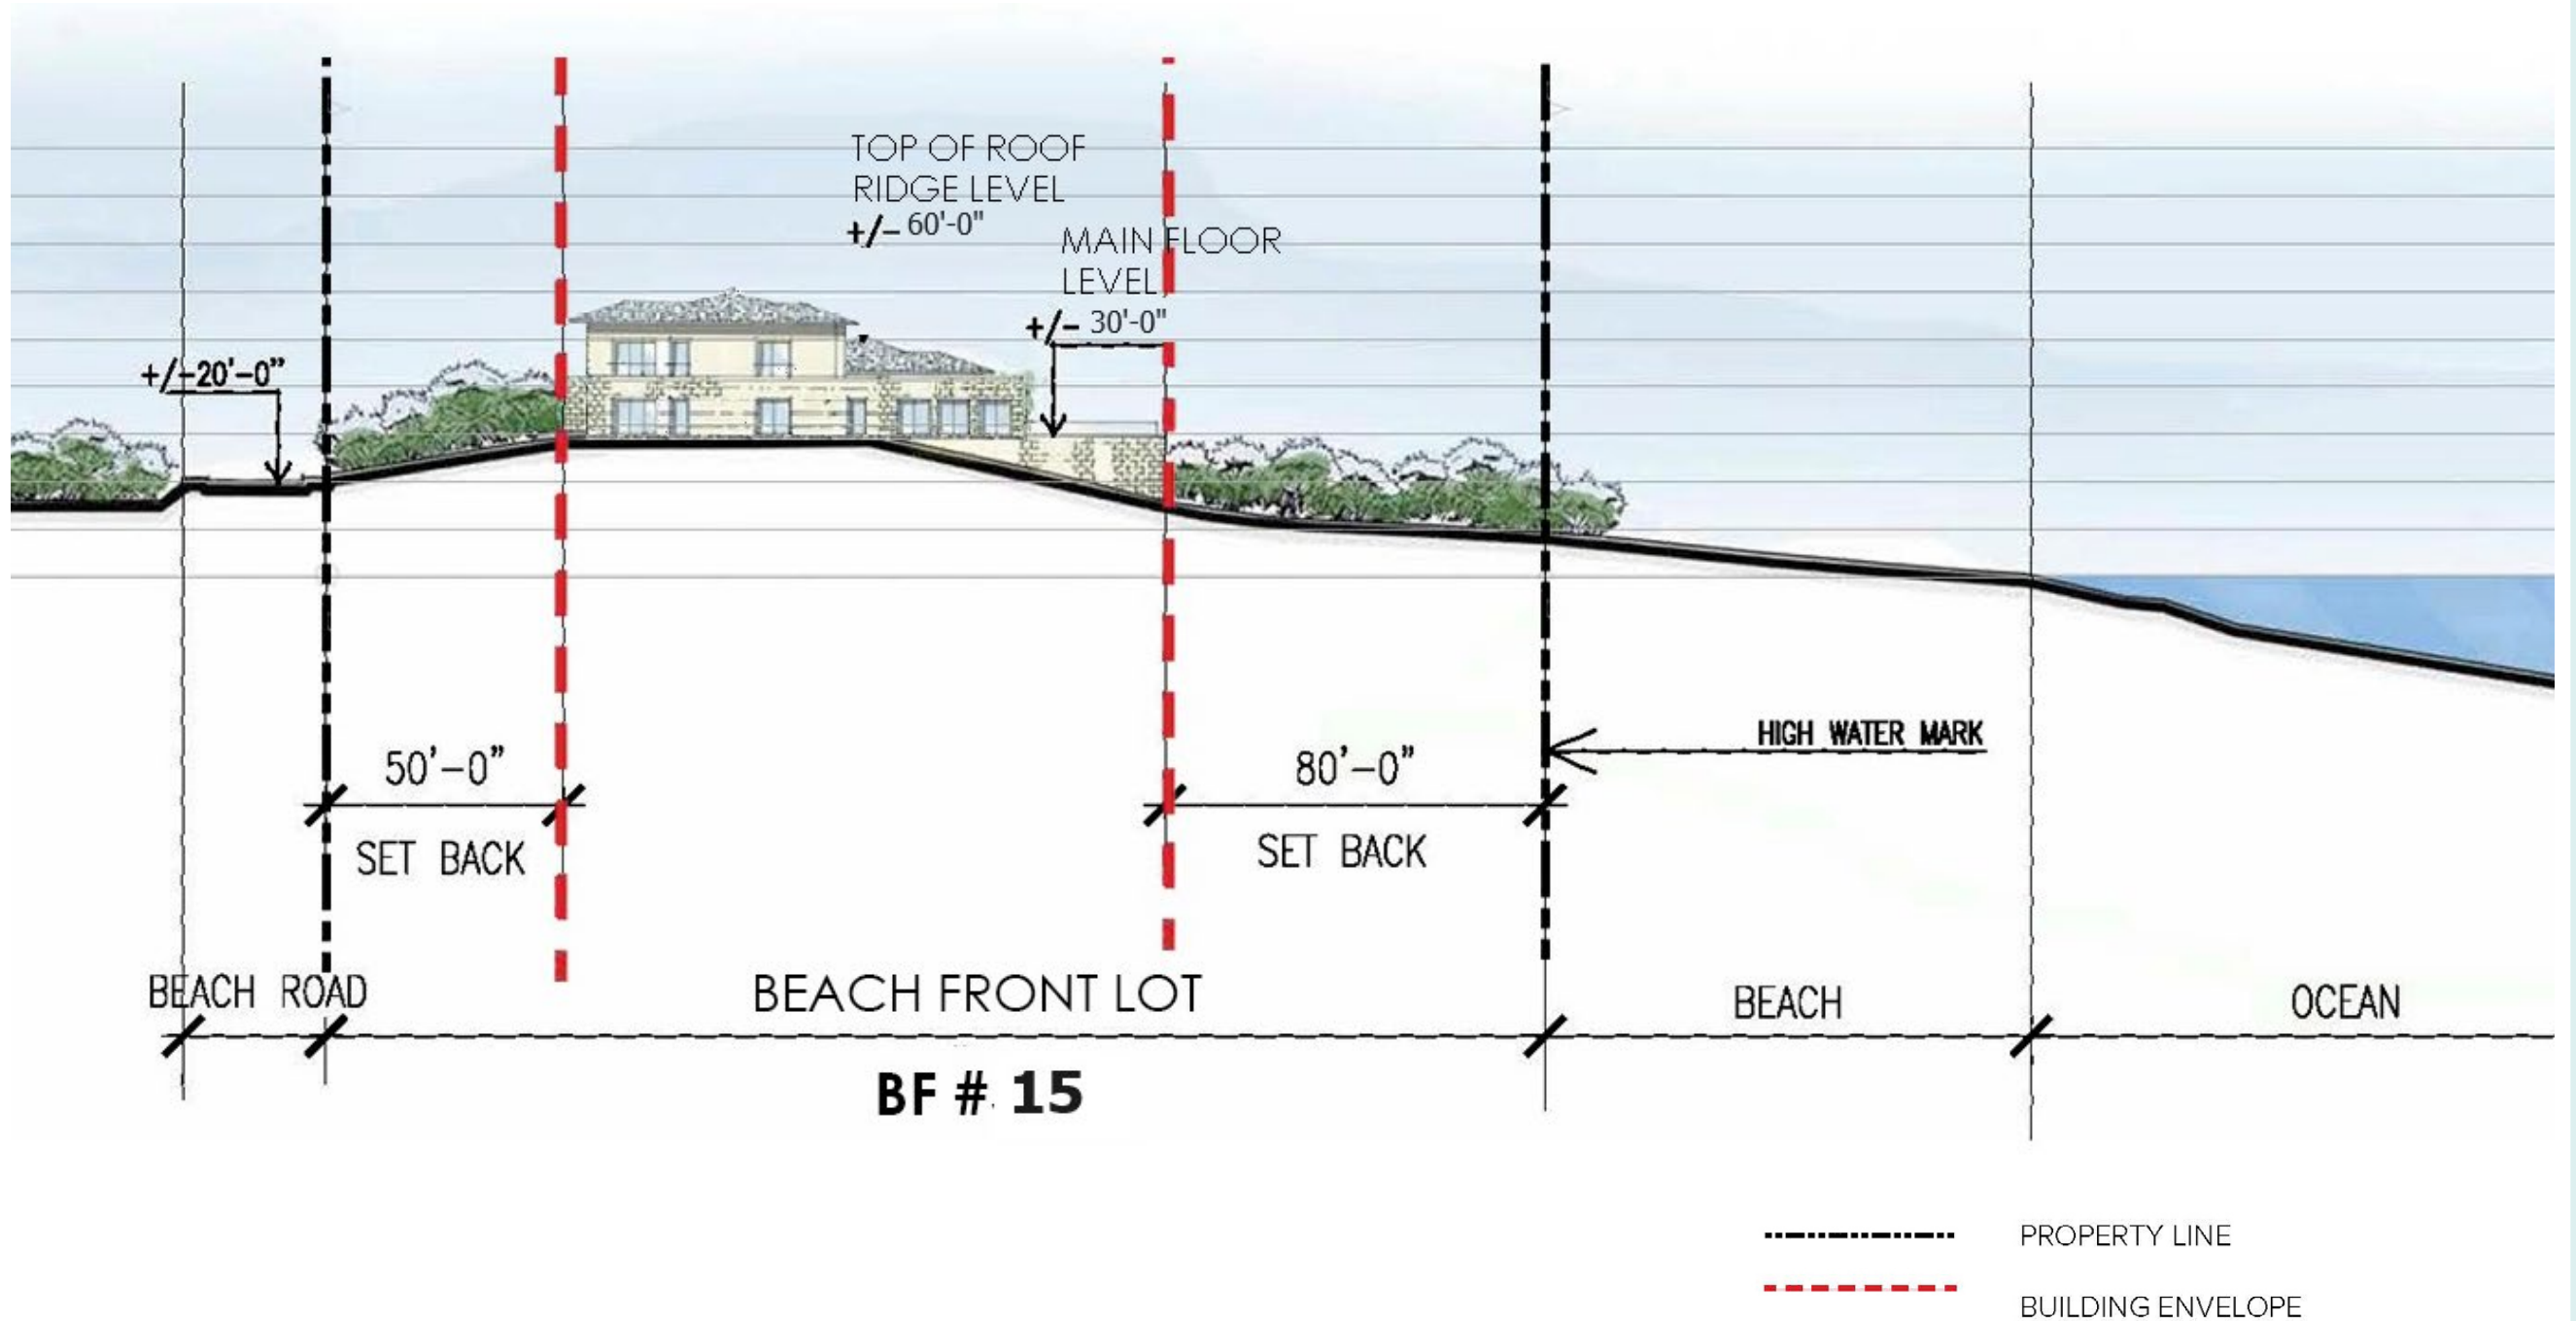

Jack's Bay

ELEUTHERA

HOMESITE

BF 15

BF
15

BF 15 Homesite Overview

| | |
|-------------------------|------------------------------|
| Homesite Size | 32,106 ft ² |
| | 0.74 Acres |
| Ocean Frontage | 126.07 ft |
| Building Envelope | 12,235 ft ² |
| Max. Impervious Area | up to 11,237 ft ² |
| First Floor Elevation | +/- 30.0' |
| Max Ridgeline Elevation | +/- 60.0' |
| View | East, Ocean |

- Property Line
- Landscape Envelope
- Building Envelope

Site Section

The shoreline in front of the homesites

Founders' Homesites + Tiger Woods Playground

Jack's Bay Beach

Getting Here

Rock Sound Airport is a 50-minute flight from South Florida, and just 20-minutes from Nassau, Bahamas. Jack's Bay is a 10-minute drive from Rock Sound Airport, making it at once both exceptionally convenient and thoroughly remote.