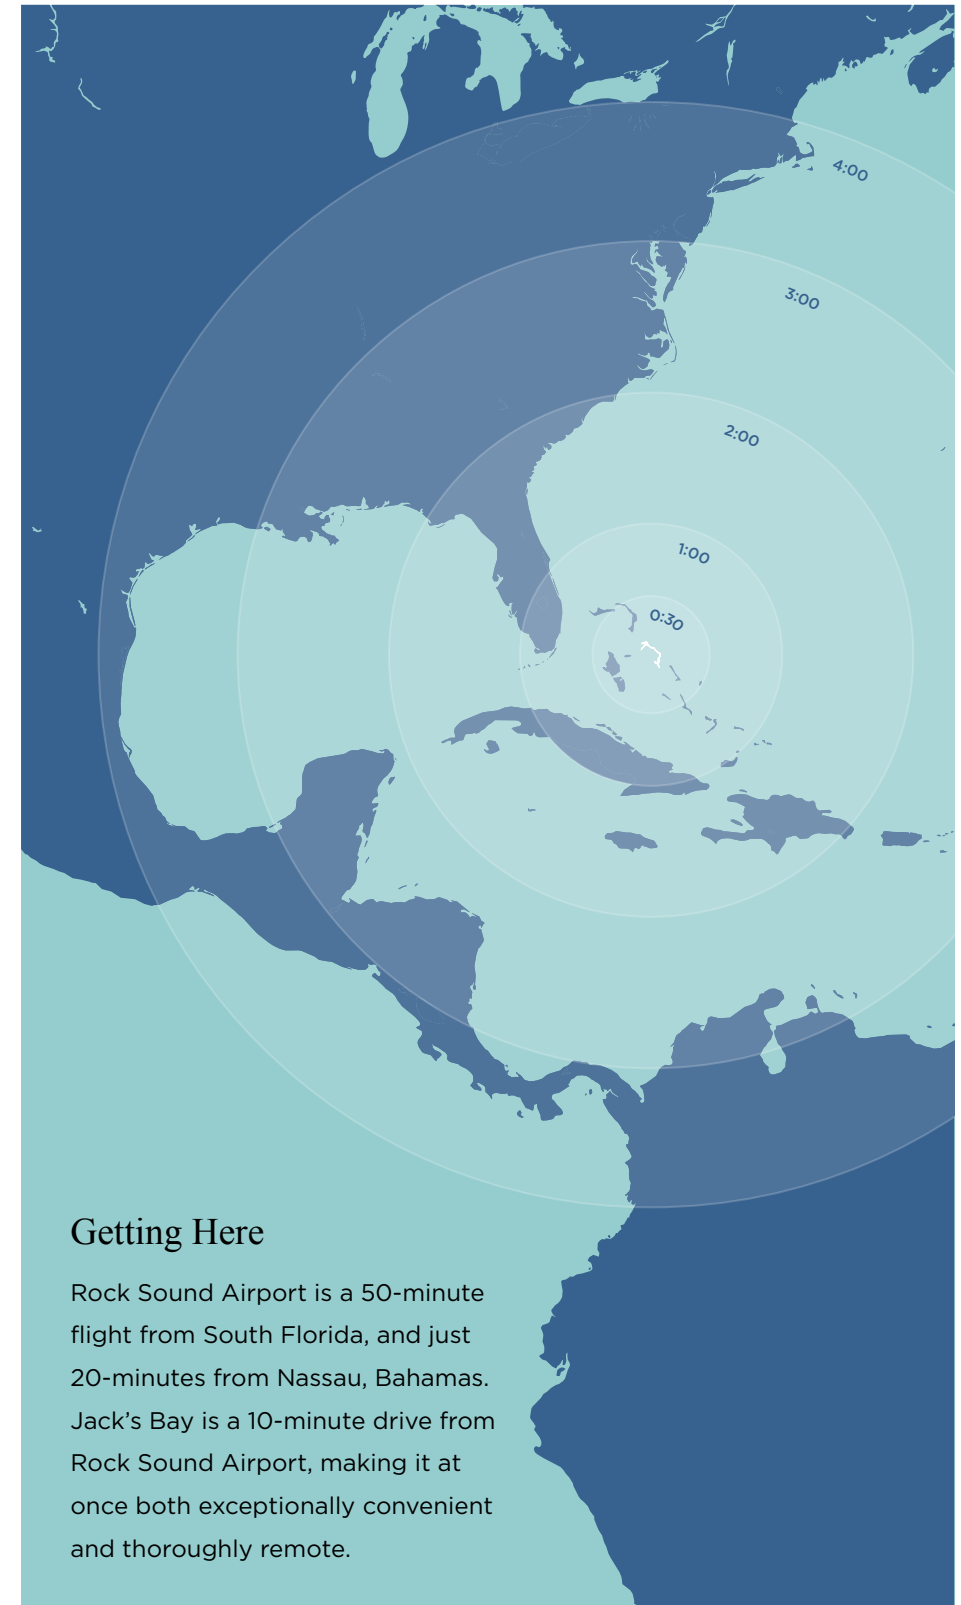

- Property Line
- Landscape Envelope
- Building Envelope

Site Section

The shoreline in front of the homesites

Founders' Homesites + Tiger Woods Playground

Jack's Bay Beach

Getting Here

Rock Sound Airport is a 50-minute flight from South Florida, and just 20-minutes from Nassau, Bahamas. Jack's Bay is a 10-minute drive from Rock Sound Airport, making it at once both exceptionally convenient and thoroughly remote.